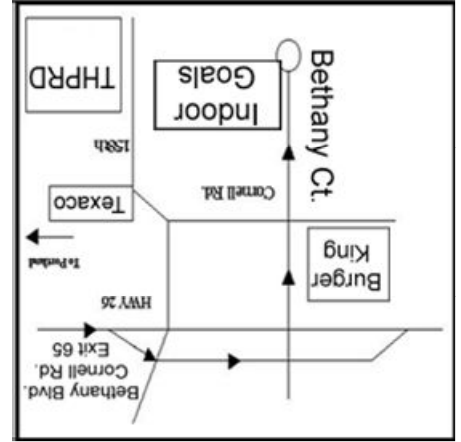

Indoor Goals has youth soccer, lacrosse and roller hockey leagues as well as youth classes in soccer, inline skating and floor hockey. For more information go to www.indoorgoals.com

Directions: From Portland
 Take Hwy 26 West to Exit 65 (Bethany Blvd./Cornell Rd)
 Go straight at the light across NW Cornell Rd.
 Go left on Bethany and continue straight until you see
 Indoor Goals. Indoor Goals will be on the left side.

Directions to Indoor Goals
 16340 NW Bethany Ct, Beaverton 97006
 503 629-9500

TO A SOCCER PARTY!

FOR:

DATE:

TIME:

PLACE:

RSVP:

16340 NW Bethany Ct, Beaverton, OR 97006
www.indoorgoals.com
 503 629-9500